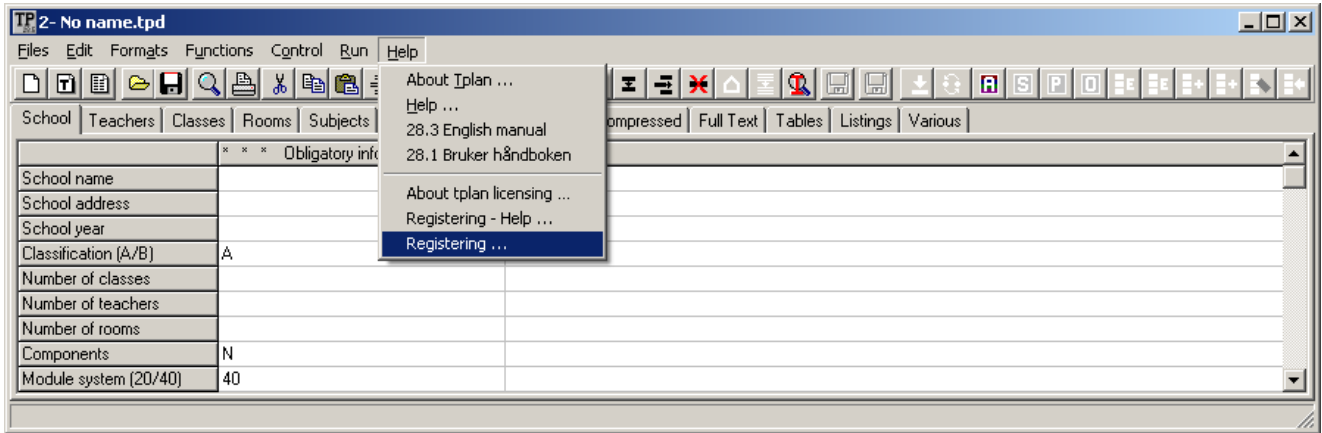

Register your copy of Tplan

Select the menu **Help**

Select the submenu **Registering**

Send the **Installation ID** to Harald Michalsen at michals@online.no

Enter the **Unlocking Key** that you have received from Harald.